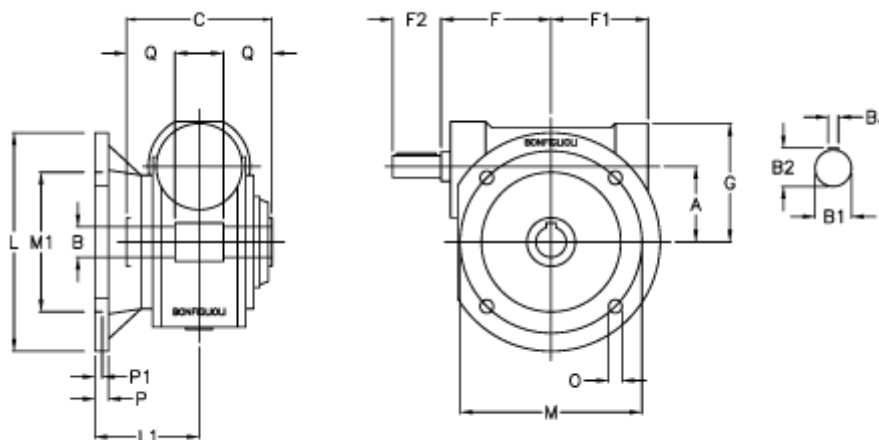

Article number: 3901130080500

Description: Worm gear with solid input shaft  
VF 130FC-80-HS

## Measures

a	= 130.0	F1 = 154	P = 20
B	= 45	F2 = 60	P1 = 12
B1	= 30	g = 195	Q = 52.5
B2	= 33	L = 320	
B3	= 8	L1 = 137.5	
C	= 165	m = 255	
Description	= VF 130FC-xx-HS	M1 = 180	
F	= 160.0	O = 16	